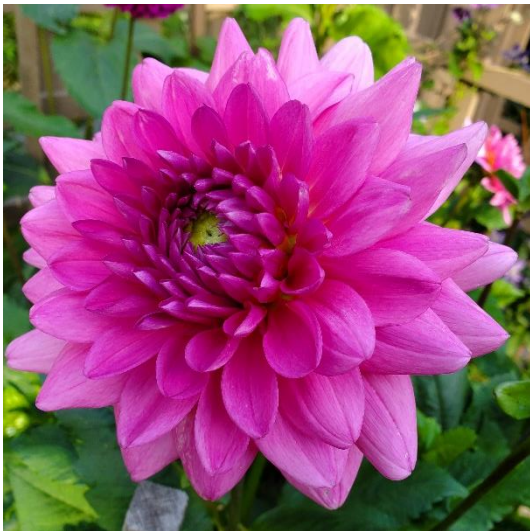

Informal Decorative

Blue Boy

Bo De O

Jennifers Wedding

Elsie Huston

Colorado Classic

Natalies Dress

Loverboy