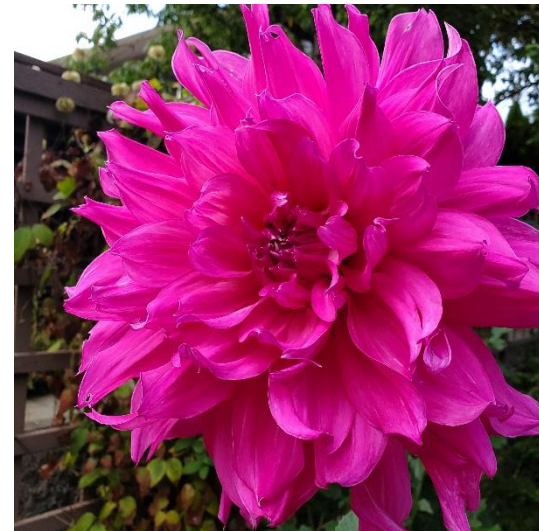

Informal Decorative

Blue Boy

Bo De O

Jennifers Wedding

Elsie Huston

Colorado Classic

Natalies Dress

Loverboy