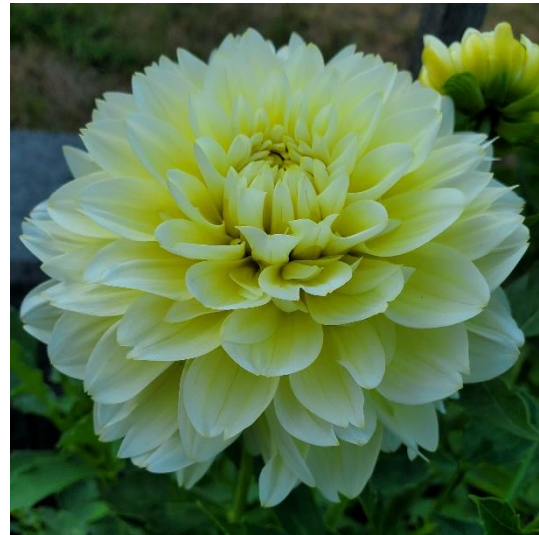

Lemon Drops