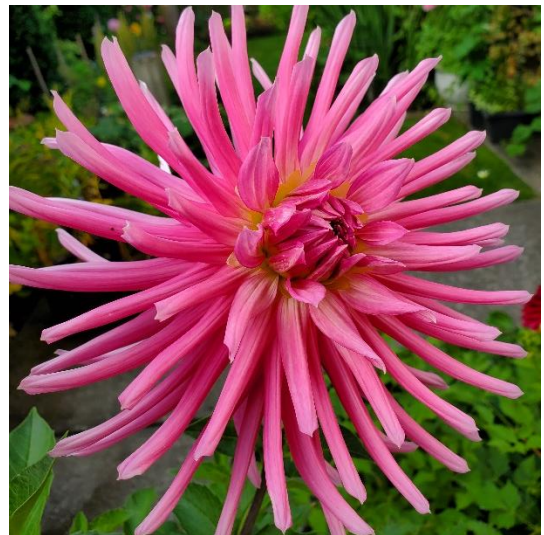

Nagels Solitude